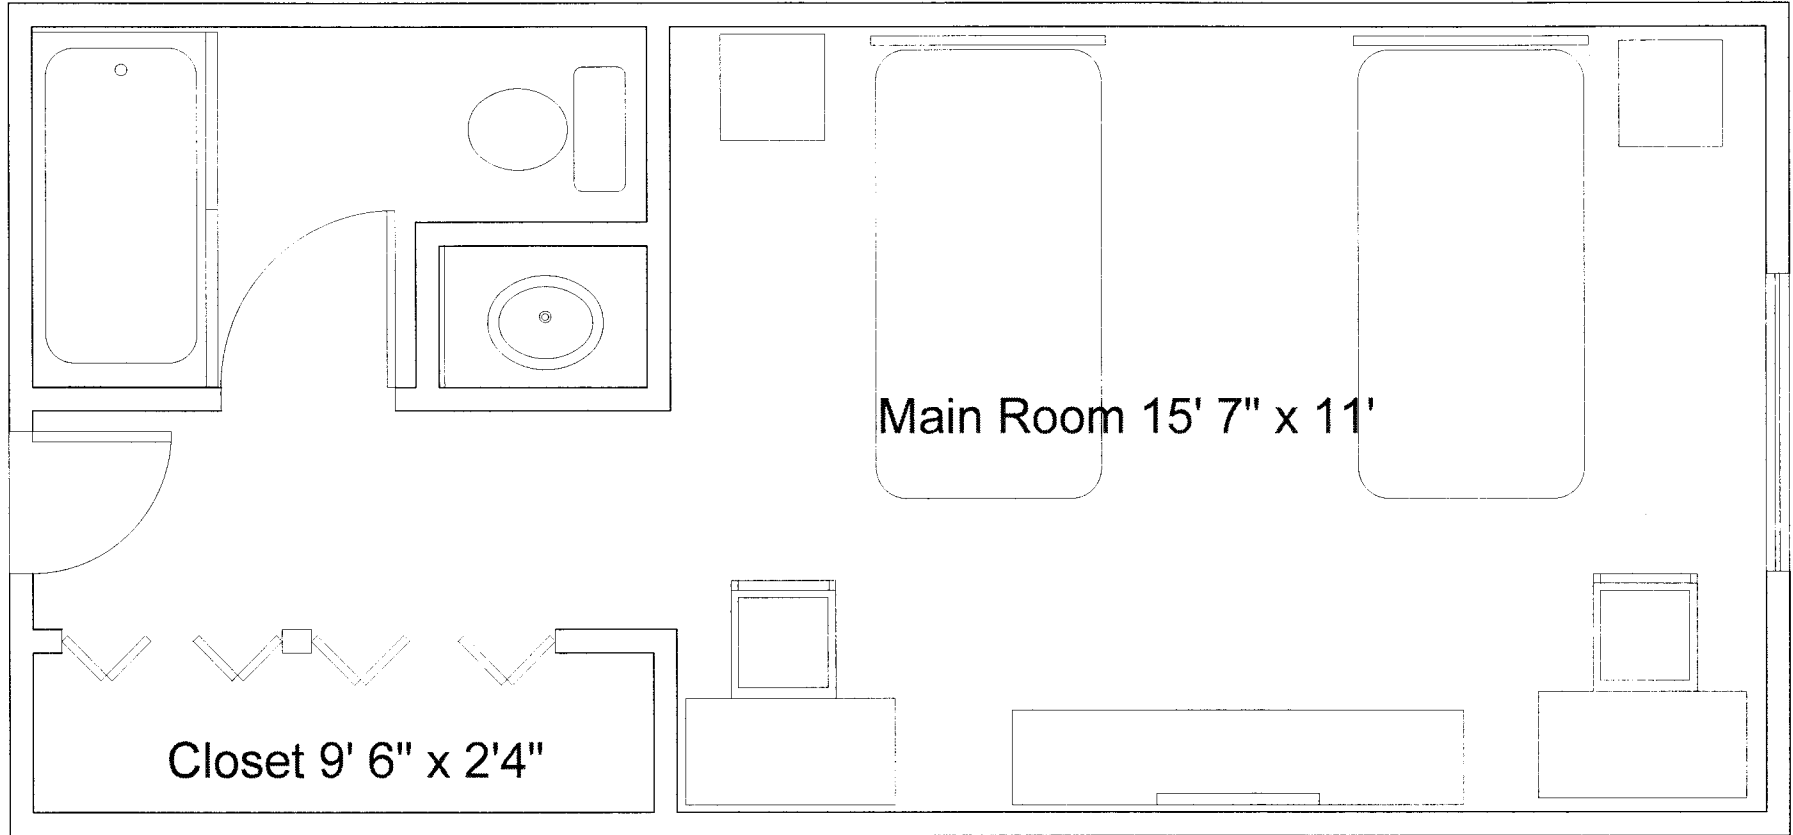

SEMI-PRIVATE

Total Room Size Including Bathroom and Closet
25.5 feet long and 11.5 feet wide